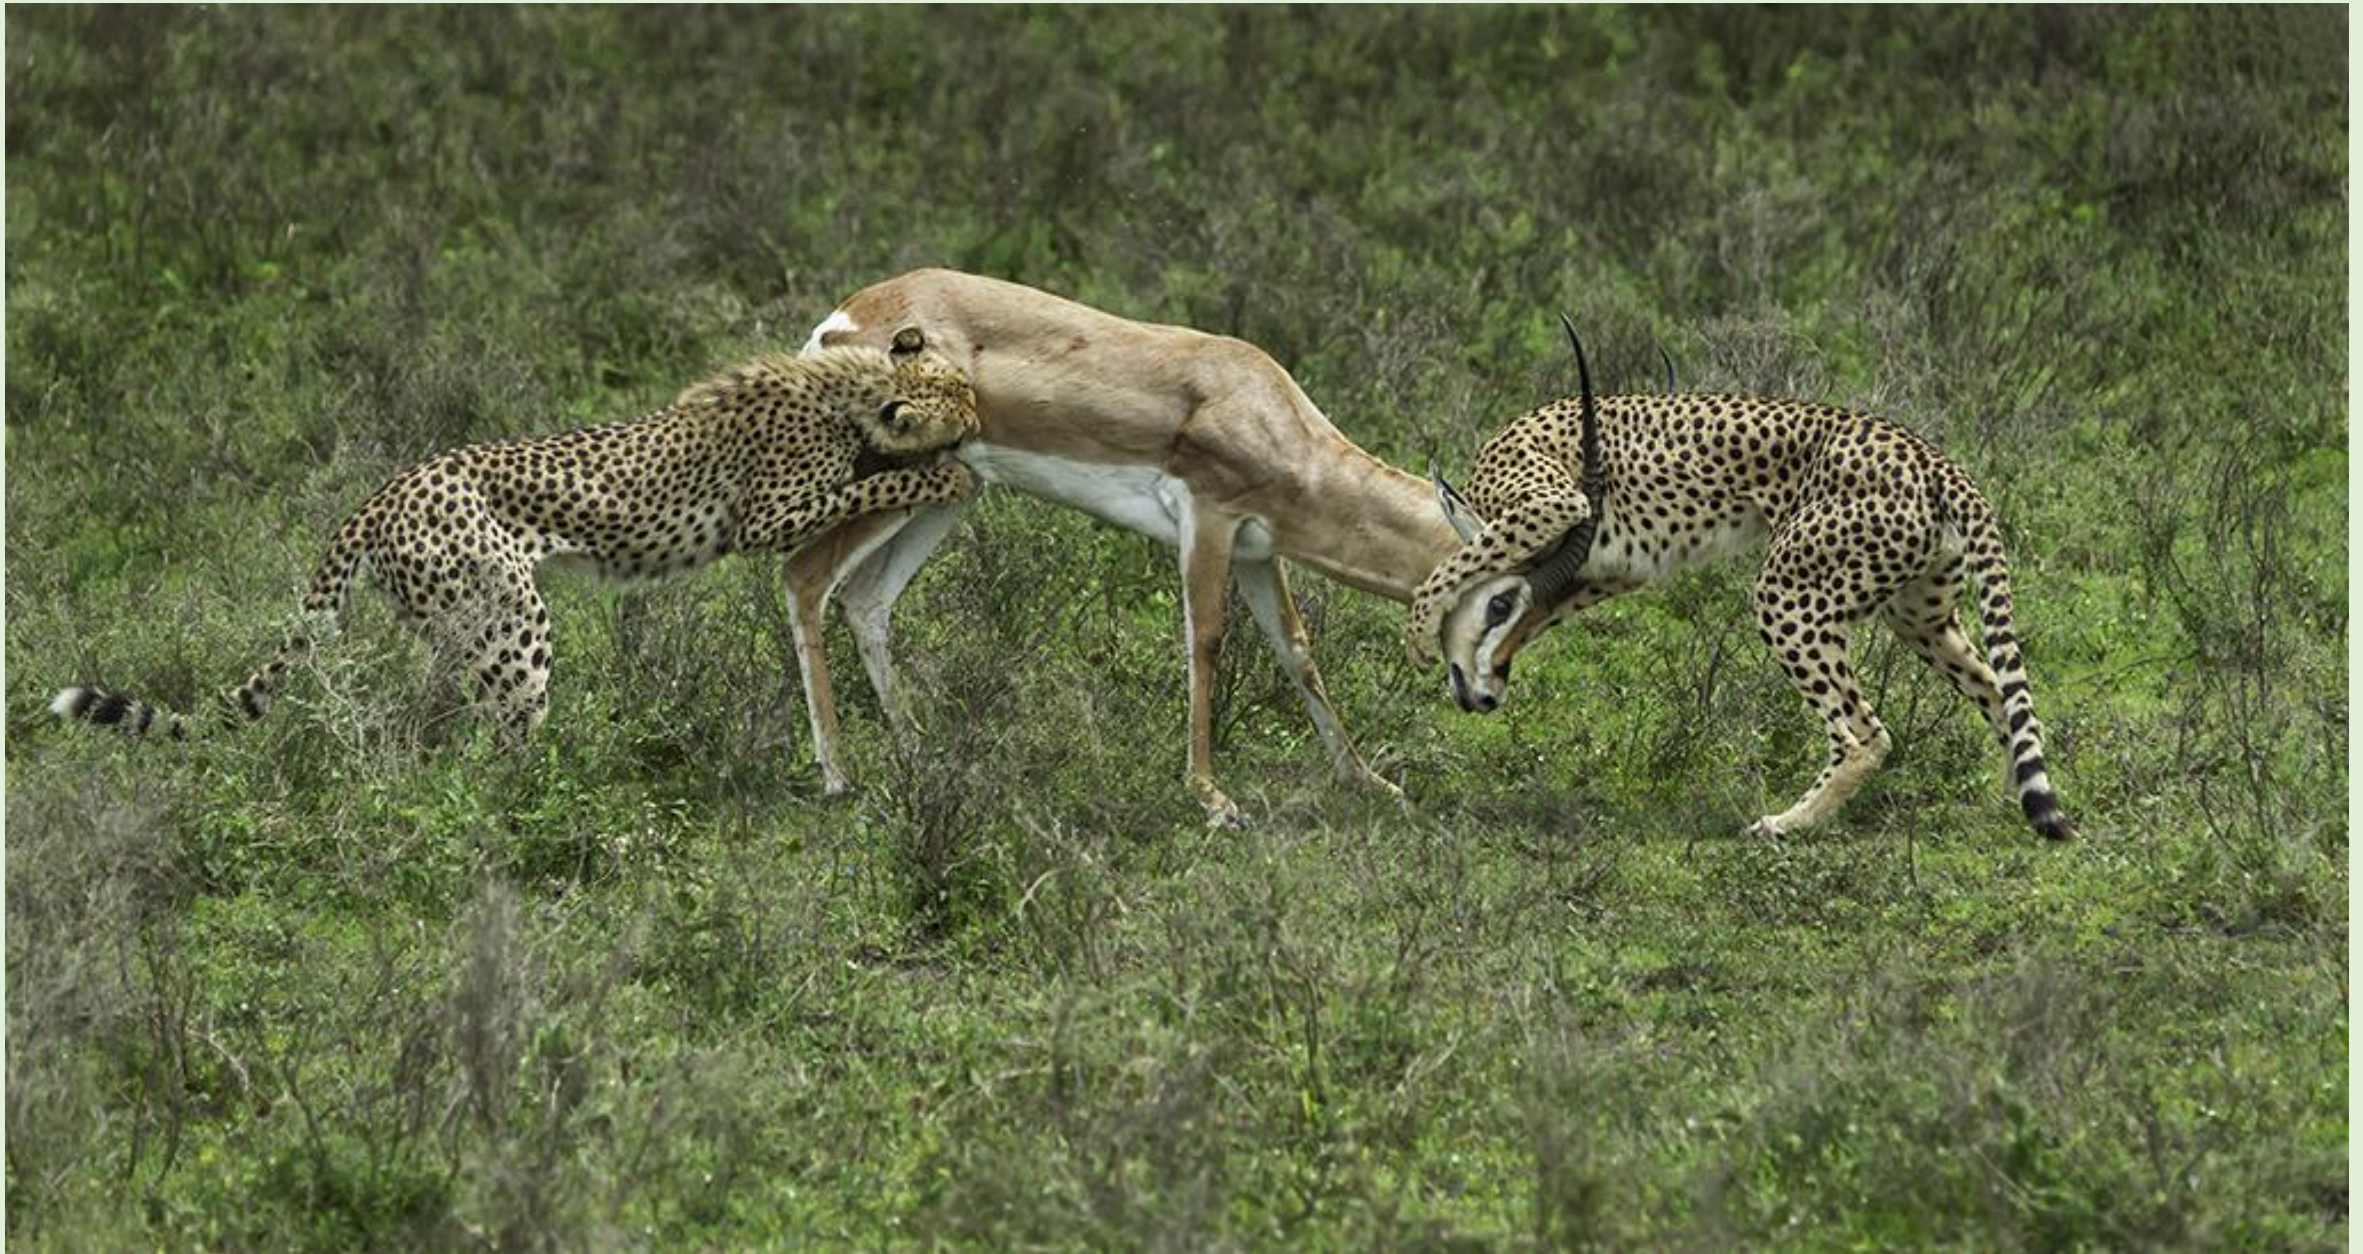

Chairman Choice Medal | JUDGING 3 PIXELITE INTERNATIONAL CIRCUIT 2020 (PSA NO 2020-408) | NATURE (ND)(DIGITAL) | SURRENDER | PRAMOD. GOVIND. SHANBHAG | India