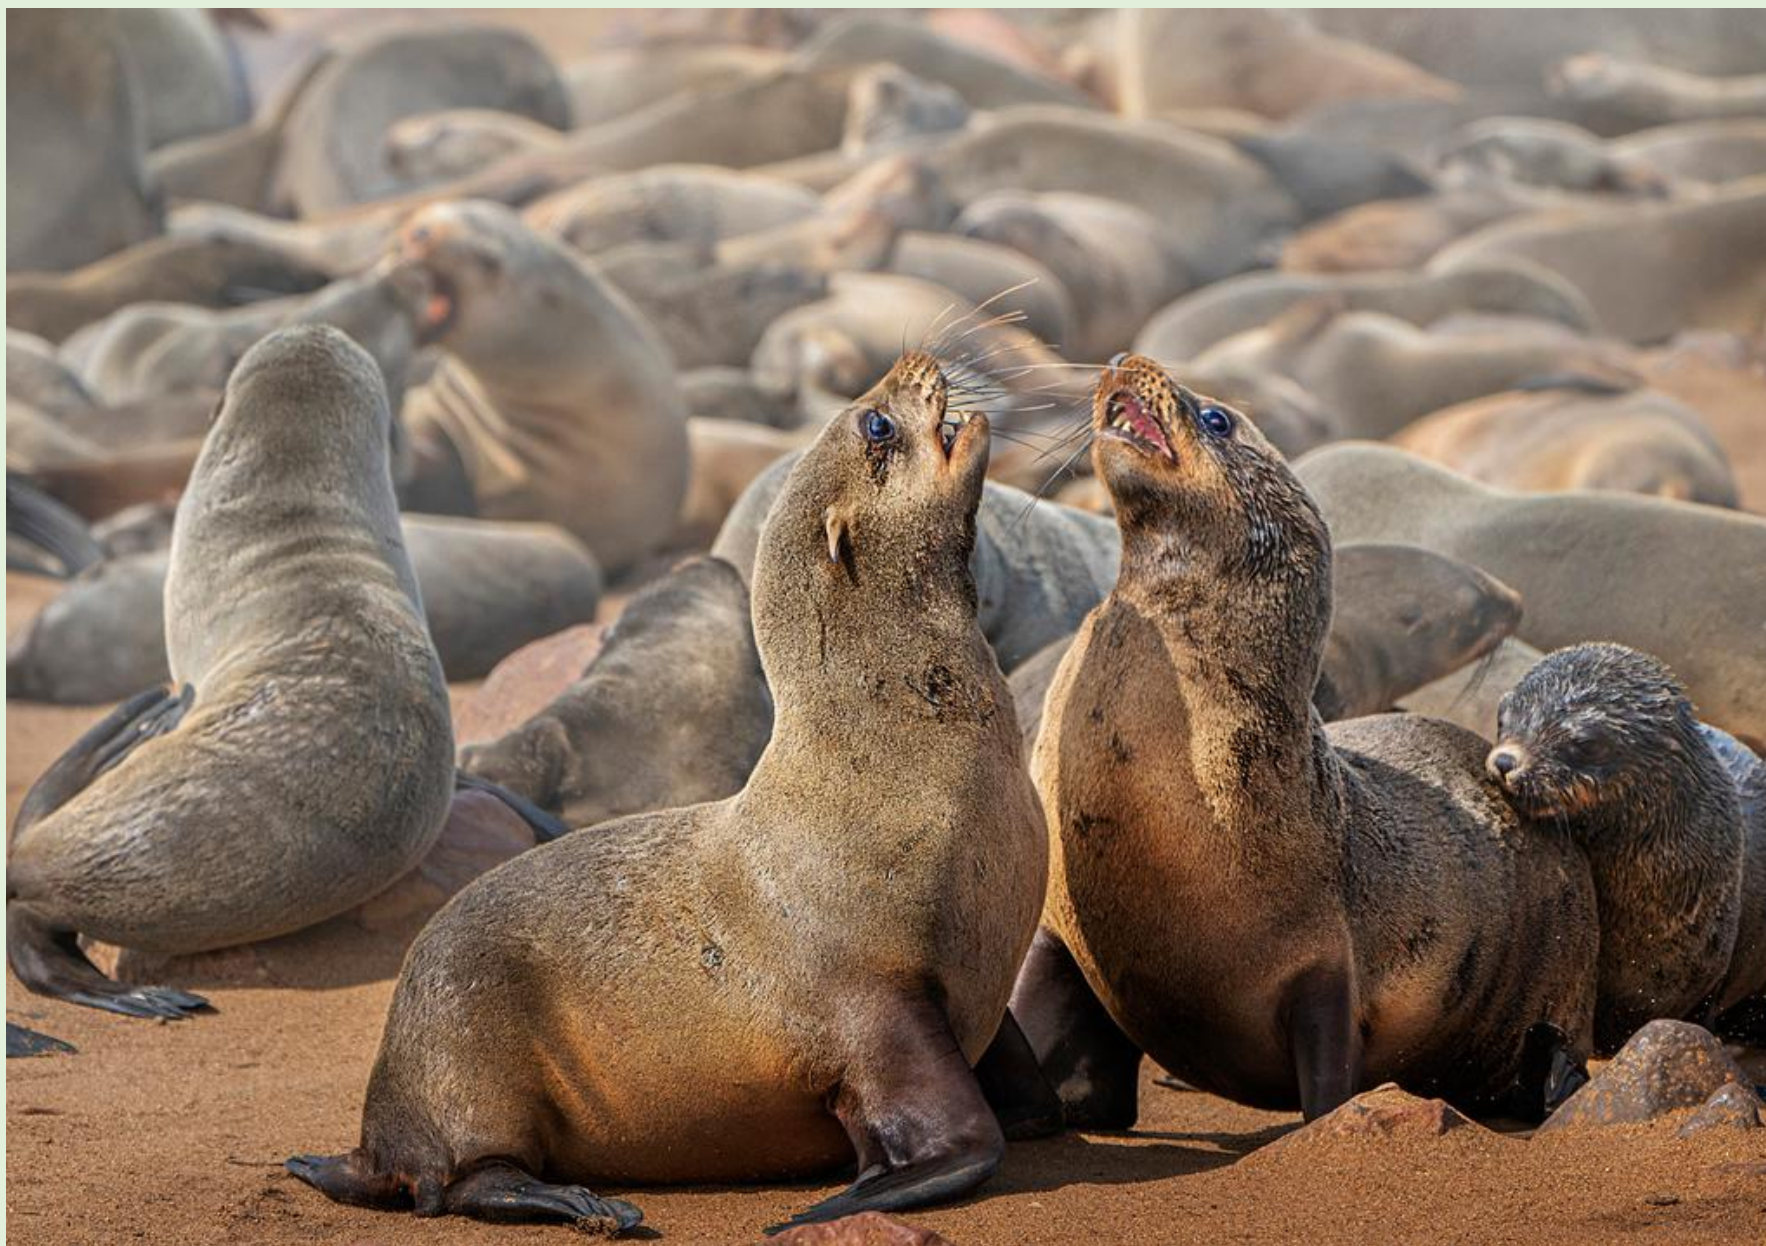

PIXELITE Merit Medal | JUDGING 1 PIXELITE INTERNATIONAL CIRCUIT 2020 (PSA NO 2020-408) | NATURE (ND)(DIGITAL) | CHATting | CHING CHING CHAN | Hong Kong